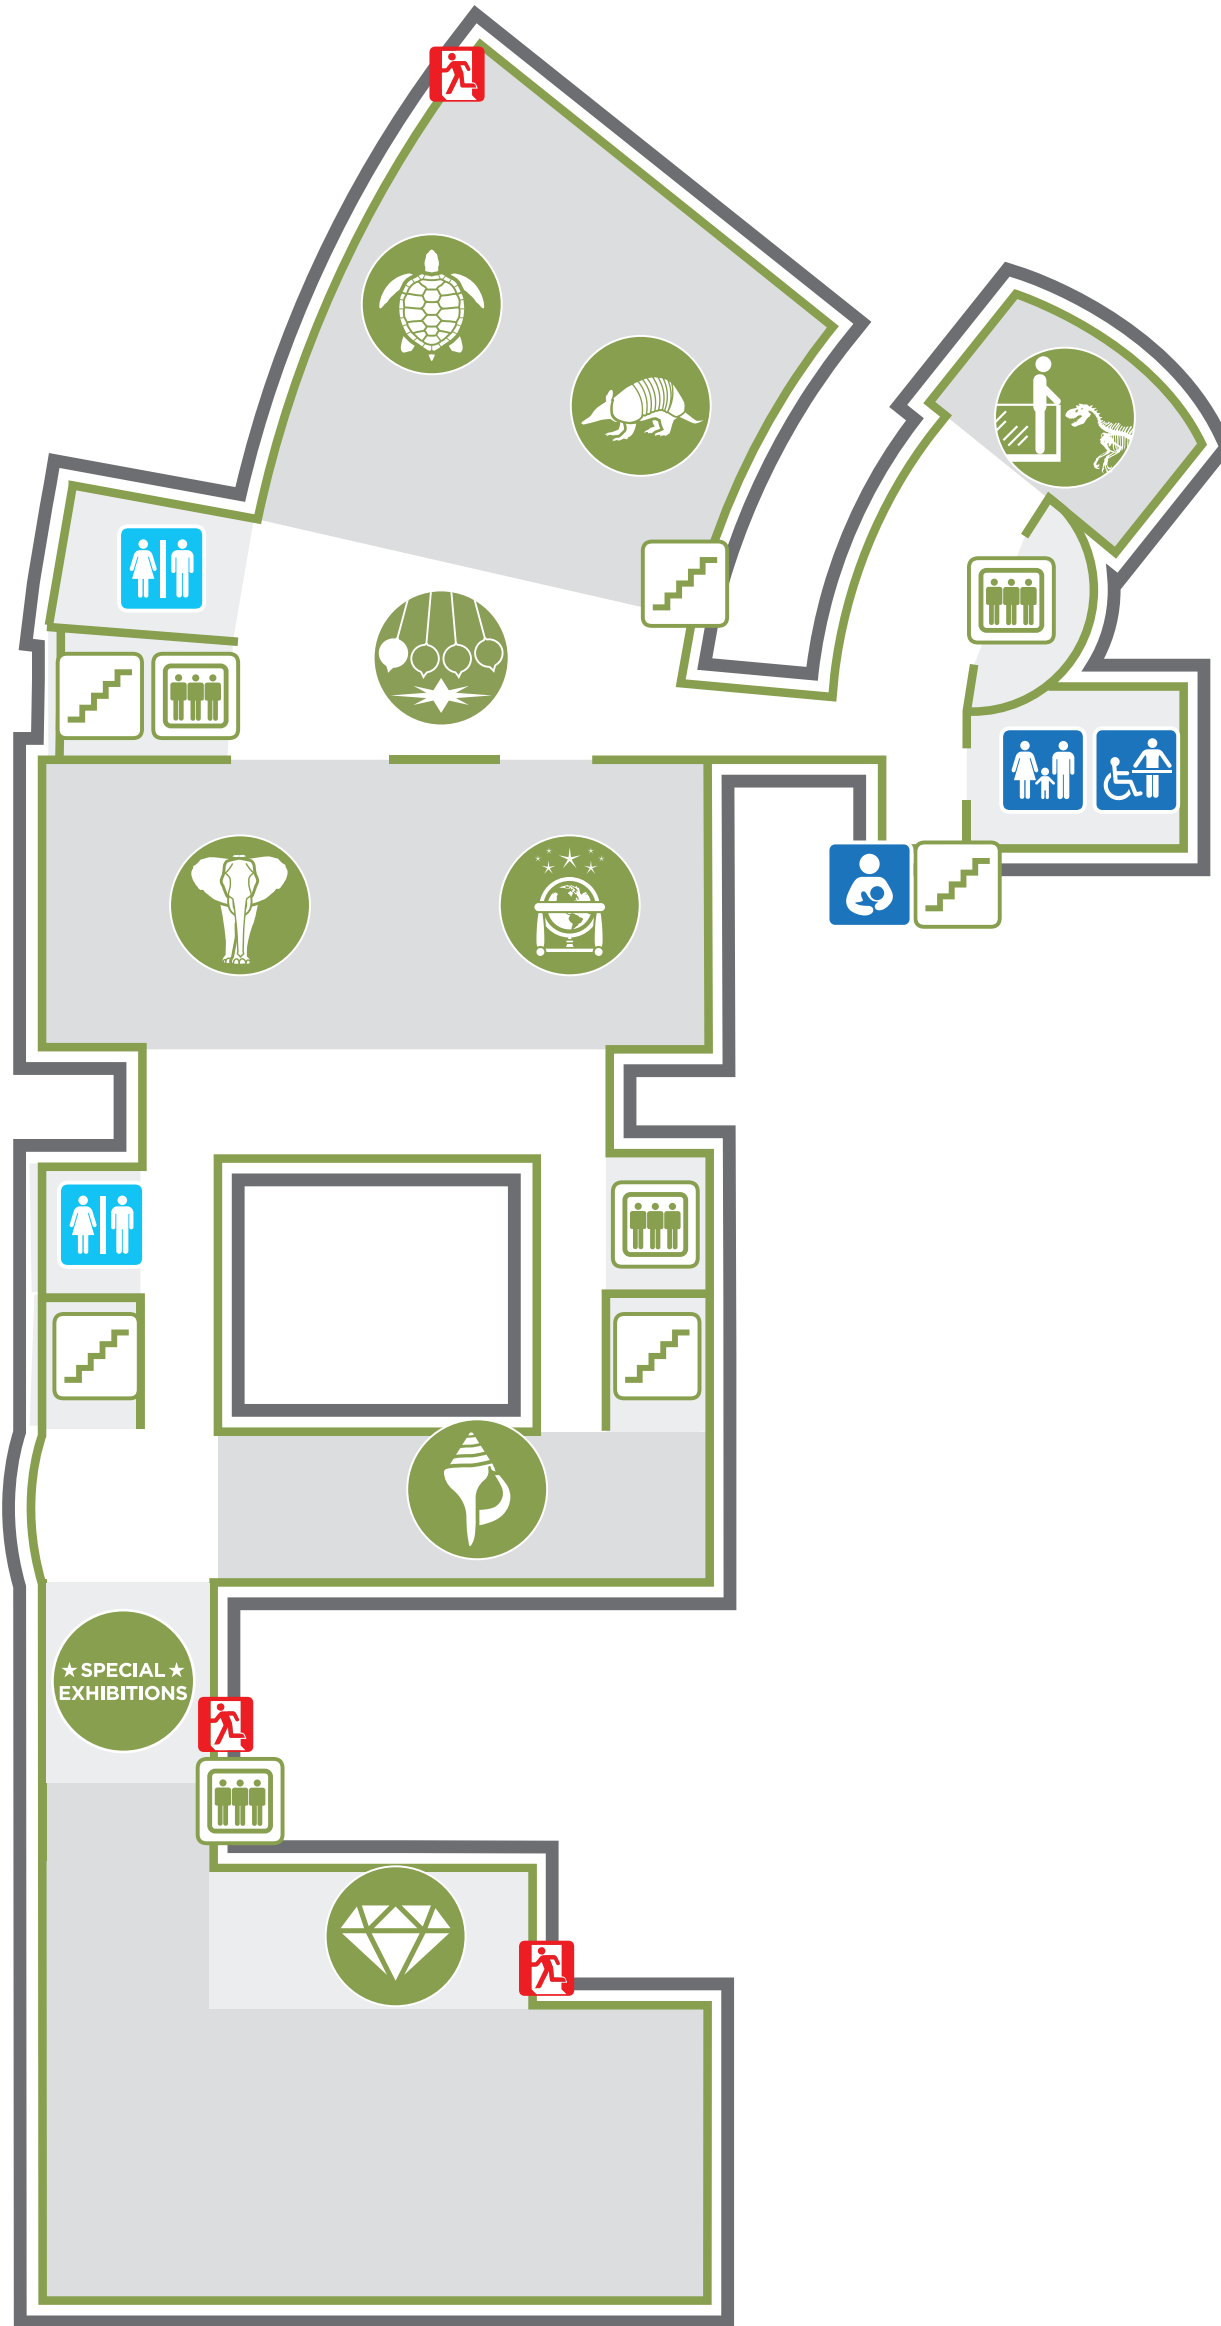

HOUSTON MUSEUM *of* NATURAL SCIENCE

VISITOR'S GUIDE

The Houston Museum of Natural Science has something for everyone — *Come Here and Go Anywhere.*

2

1 2 3 4

SECOND LEVEL

CULLEN HALL

SMITH GEM VAULT

STRAKE HALL OF MALACOLOGY

FRENSLEY HALL OF AFRICAN WILDLIFE

FOUCAULT PENDULUM

HAMMAN HALL OF TEXAS COASTAL ECOLOGY

MORIAN CABINET OF CURIOSITIES

FARISH HALL OF TEXAS WILDLIFE

MORIAN OVERLOOK

Restroom

Family Restroom

Elevator

Stairwell

Emergency Exit

Lactation Room

Adult Changing Table