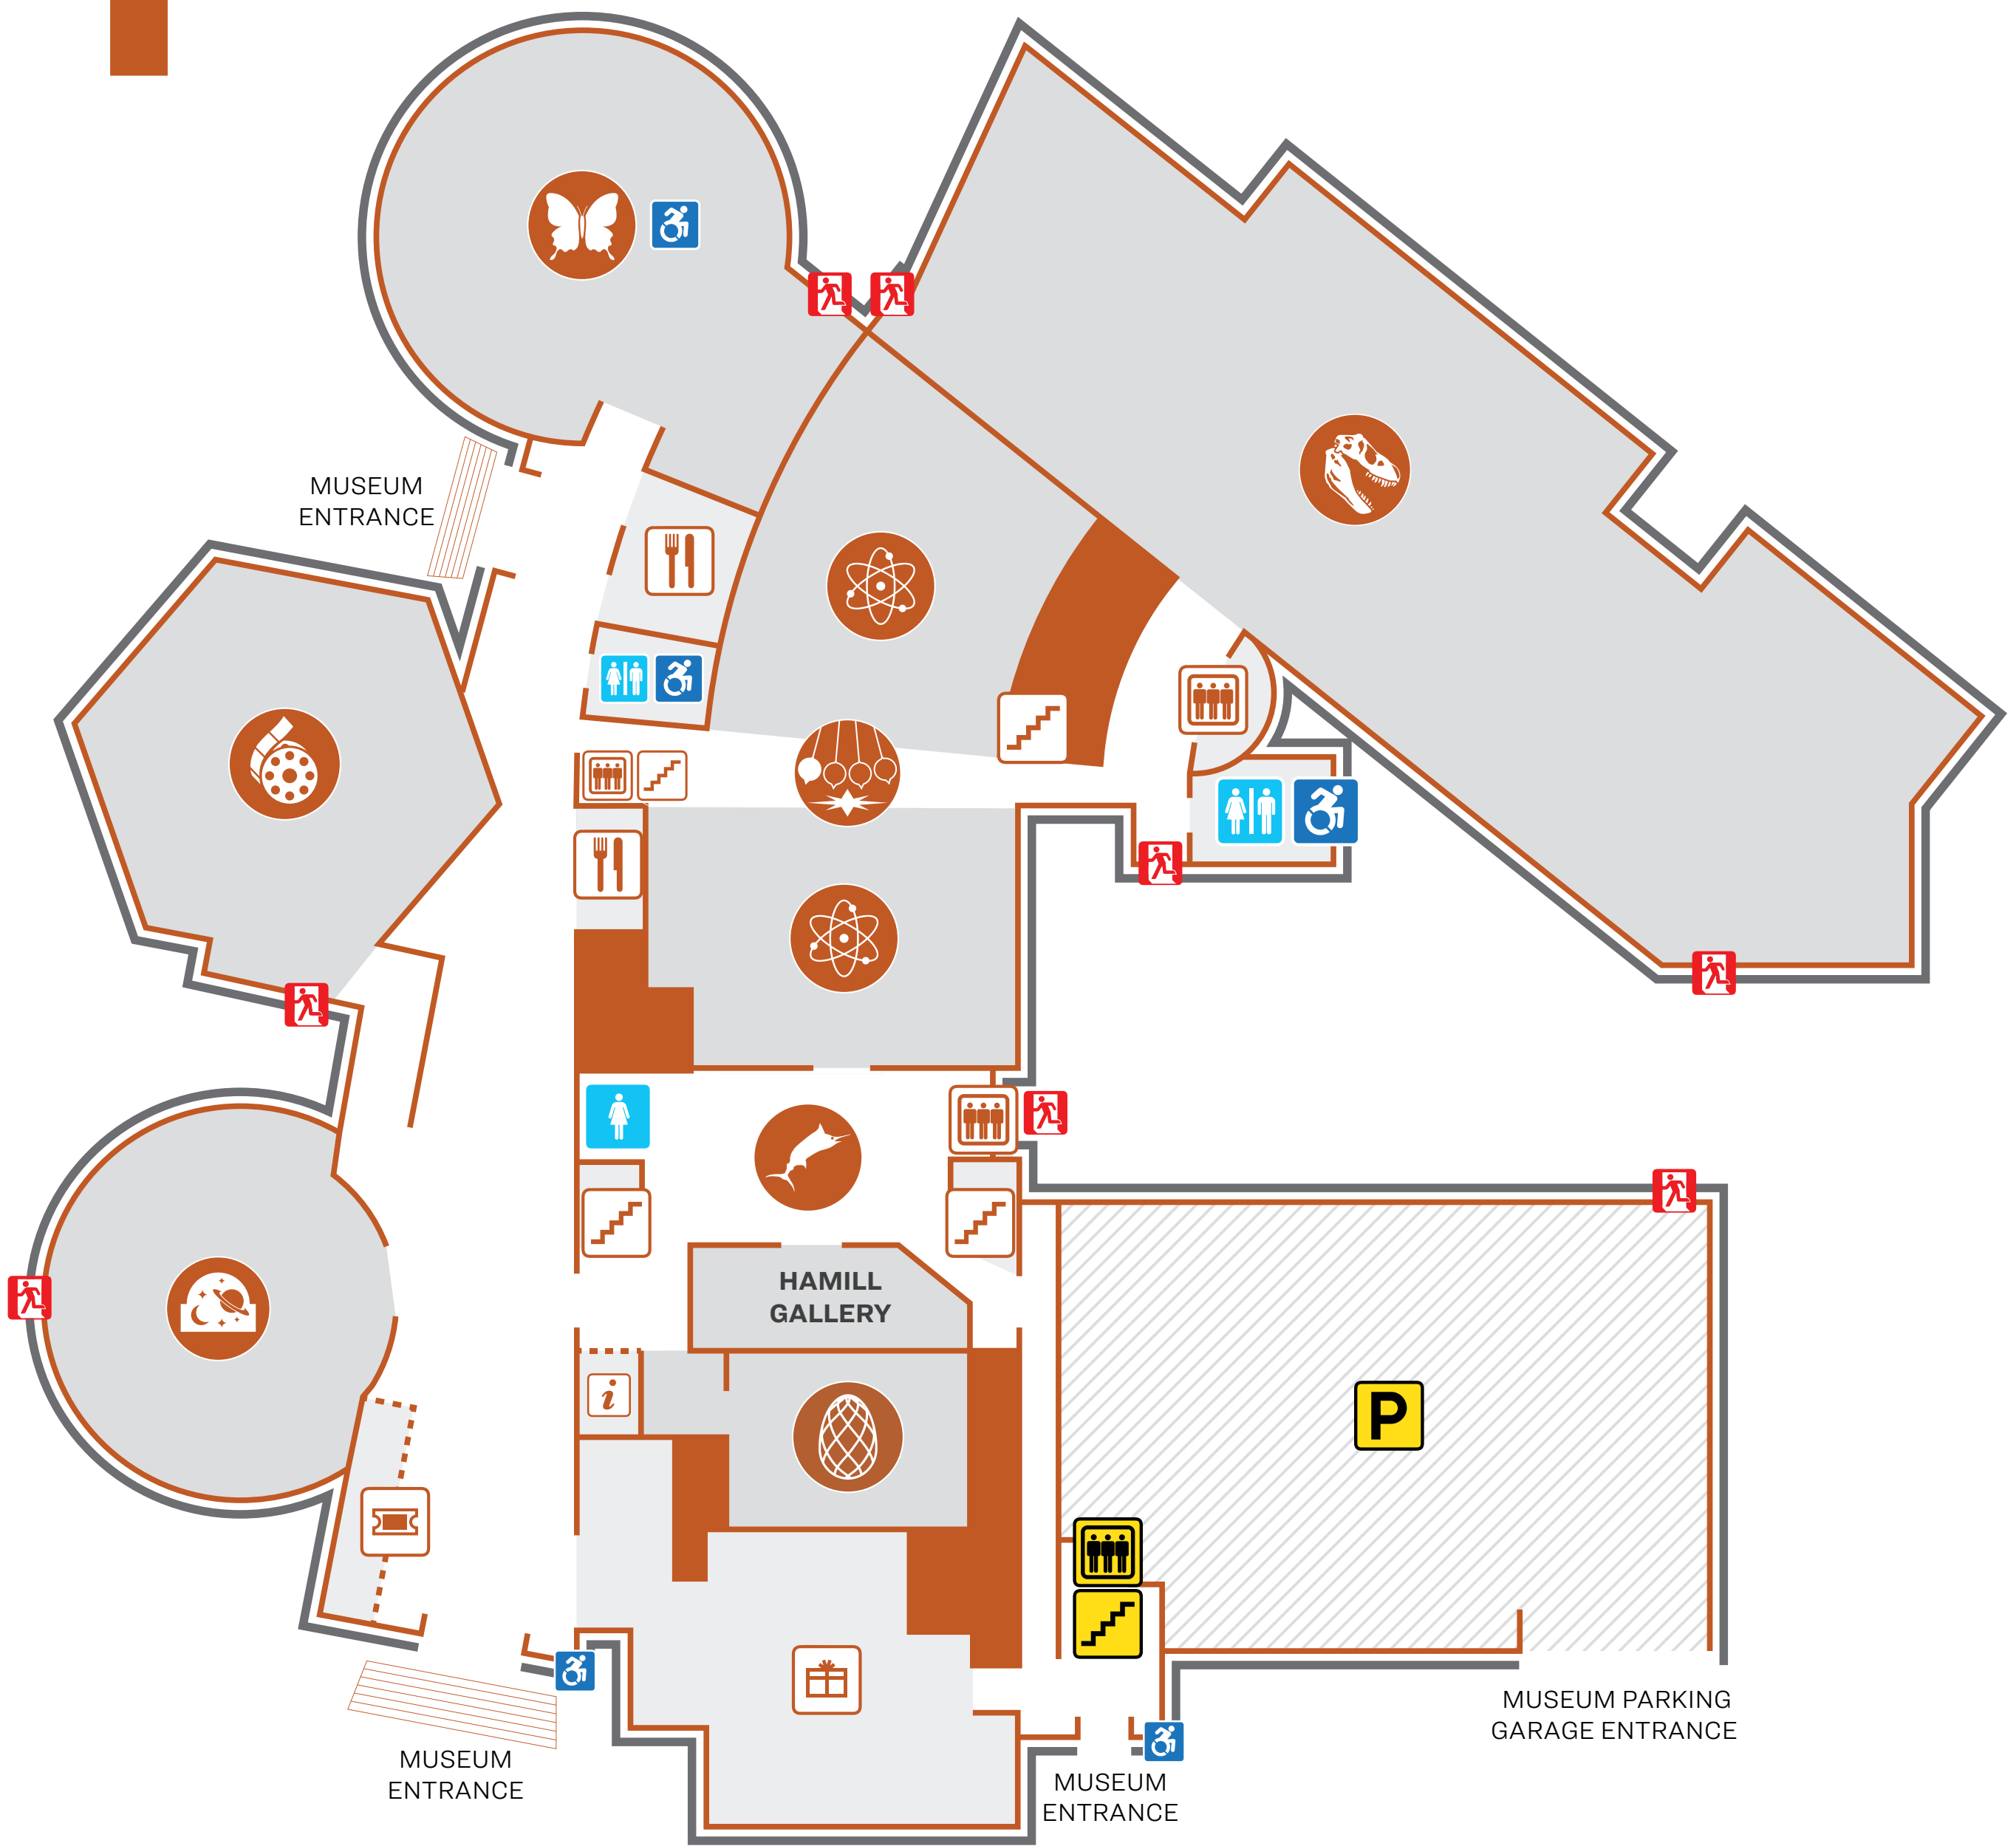

## MAIN LEVEL

MORIAN HALL OF PALEONTOLOGY

COCKRELL BUTTERFLY CENTER

FOUCAULT PENDULUM

BURKE BAKER PLANTARIUM

GLASSELL HALL

WORTHAM GIANT SCREEN THEATRE

THE MATTER & MOTION HALL

MCFERRIN GALLERY

Restroom

Stairwell

Box Office

Museum Store

Elevator

Food

Museum Services

FARISH HALL OF TEXAS WILDLIFE

MORIAN OVERLOOK

Restroom

Family Restroom

Elevator

Stairwell

Emergency Exit

Lactation Room