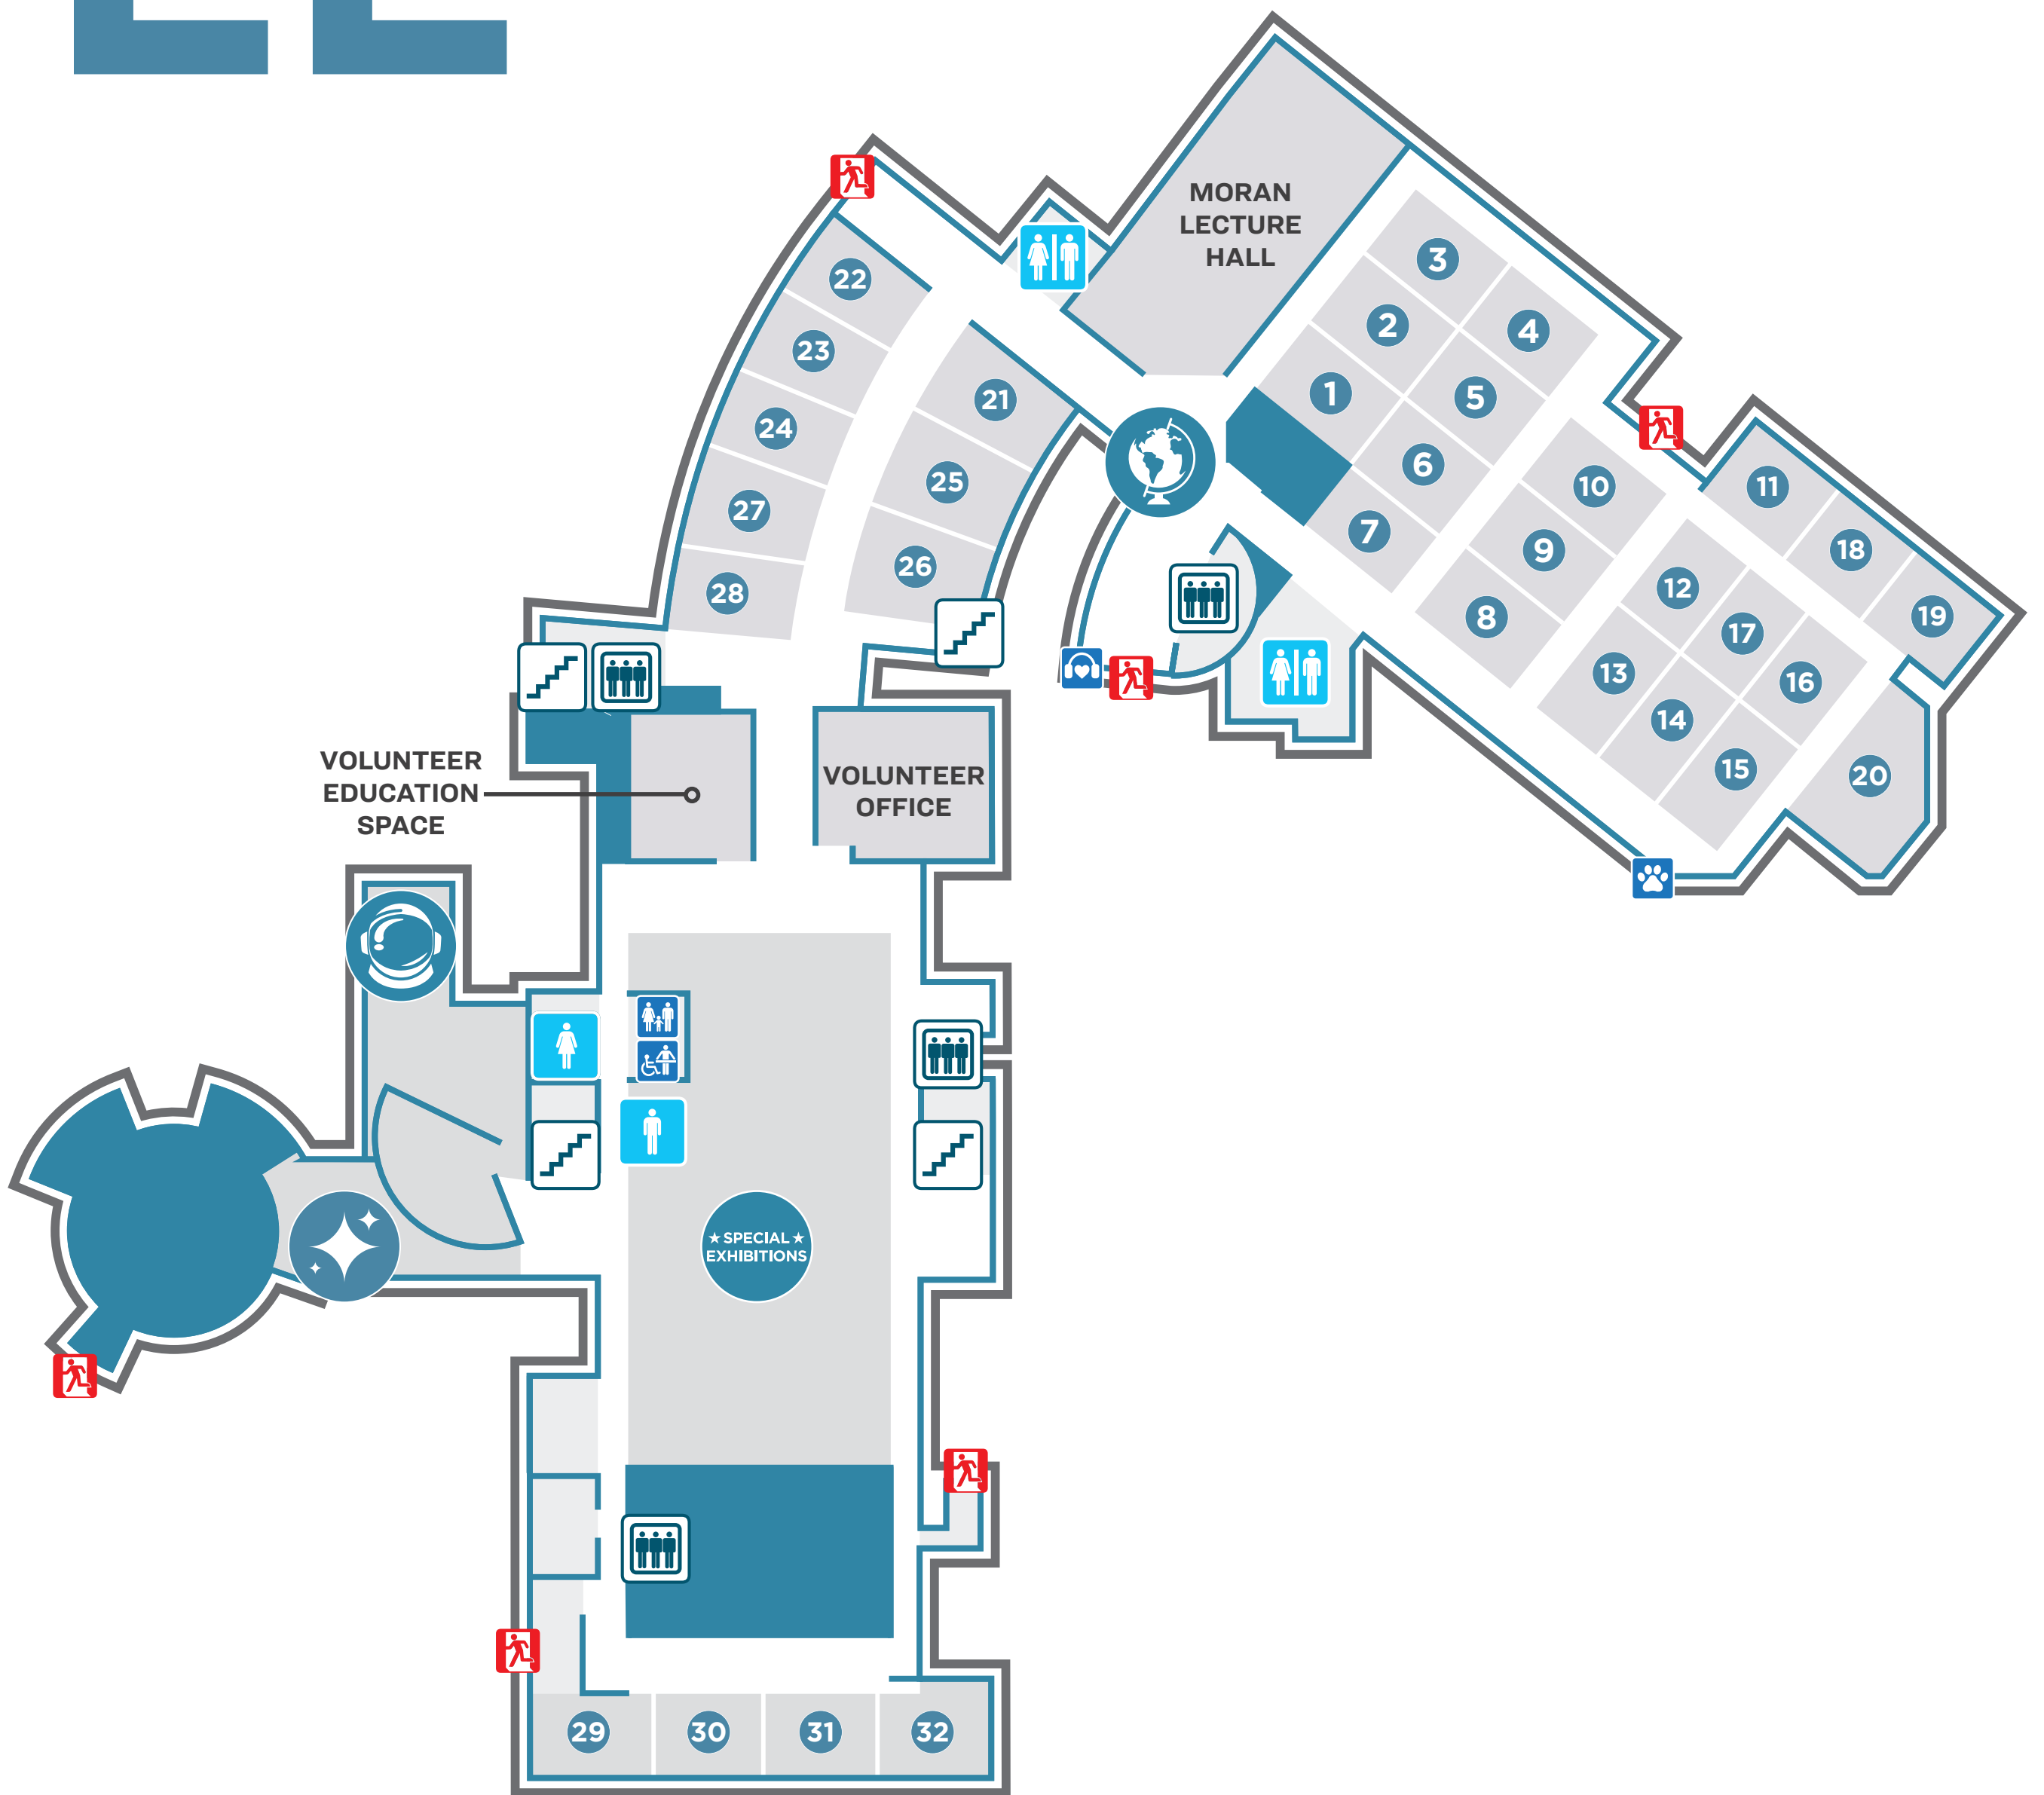

HOUSTON MUSEUM *of* NATURAL SCIENCE

VISITOR'S GUIDE

The Houston Museum of Natural Science has something for everyone — *Come Here and Go Anywhere.*

LL

1 2 3 4

LOWER LEVEL

SPECIAL EXHIBITIONS

THE WORLD AROUND US

EXPEDITION CENTER

CLASSROOMS 1-32

FRENSELEY HALL OF ASTRONOMY

Restroom

Elevator

Stairwell

Family Restroom

Emergency Exit

Adult Changing Table

Sensory Room

Animal Alcove